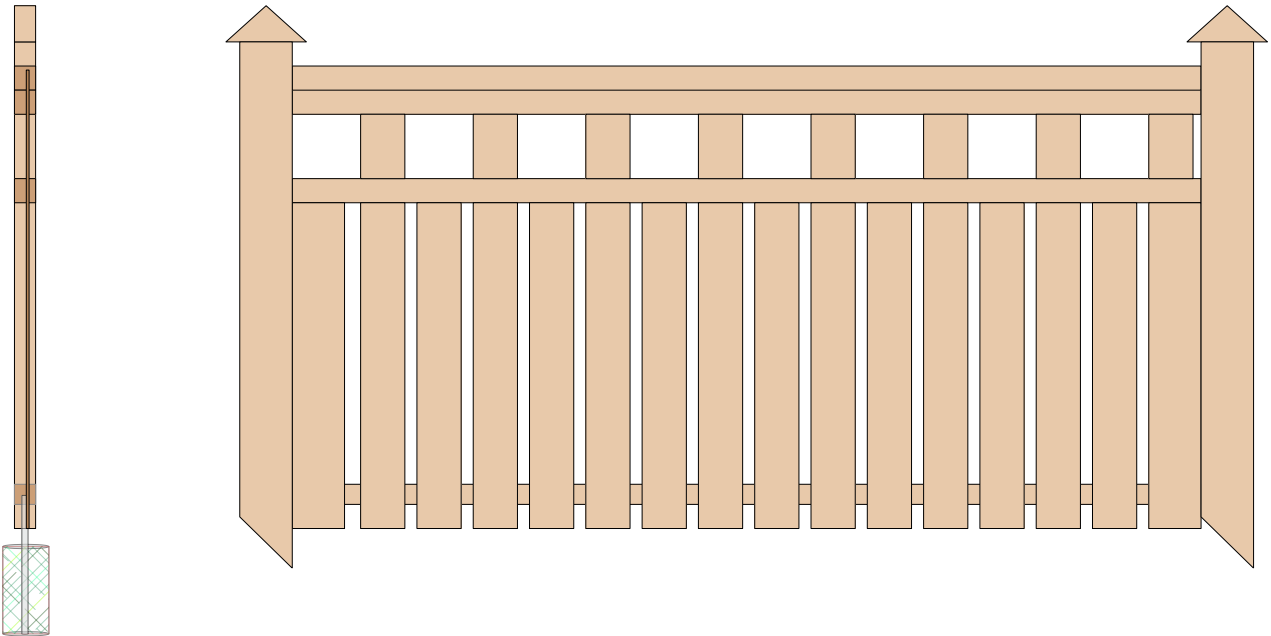

CRAFTMAN STYLE

NOT TO SCALE

Contour Fence
751 Kirkland Ave
Kirkland, WA - 98033
www.contourfence.com