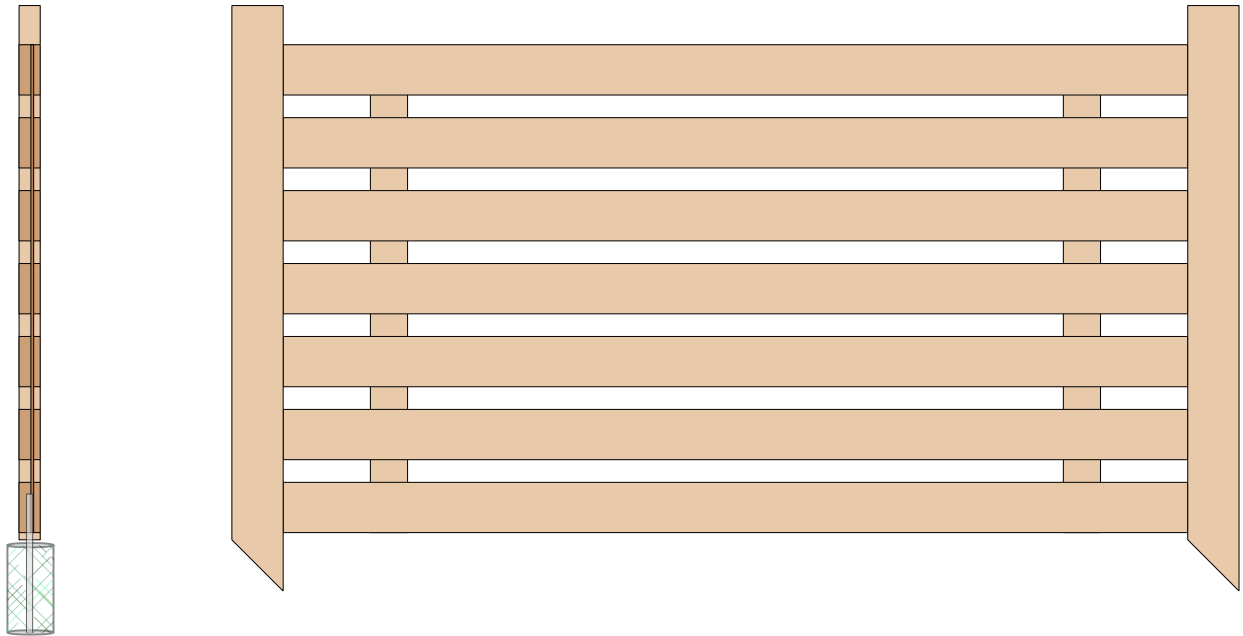

PICKET

NOT TO SCALE

Contour Fence
751 Kirkland Ave
Kirkland, WA - 98033
www.contourfence.com

LATICE TOP SQUARE

NOT TO SCALE

Contour Fence
751 Kirkland Ave
Kirkland, WA - 98033
www.contourfence.com

LATICE TOP DIAGONAL

NOT TO SCALE

Contour Fence
751 Kirkland Ave
Kirkland, WA - 98033
www.contourfence.com

STANDARD HORIZONTAL

NOT TO SCALE

Contour Fence
751 Kirkland Ave
Kirkland, WA - 98033
www.contourfence.com

HOG WIRE

NOT TO SCALE