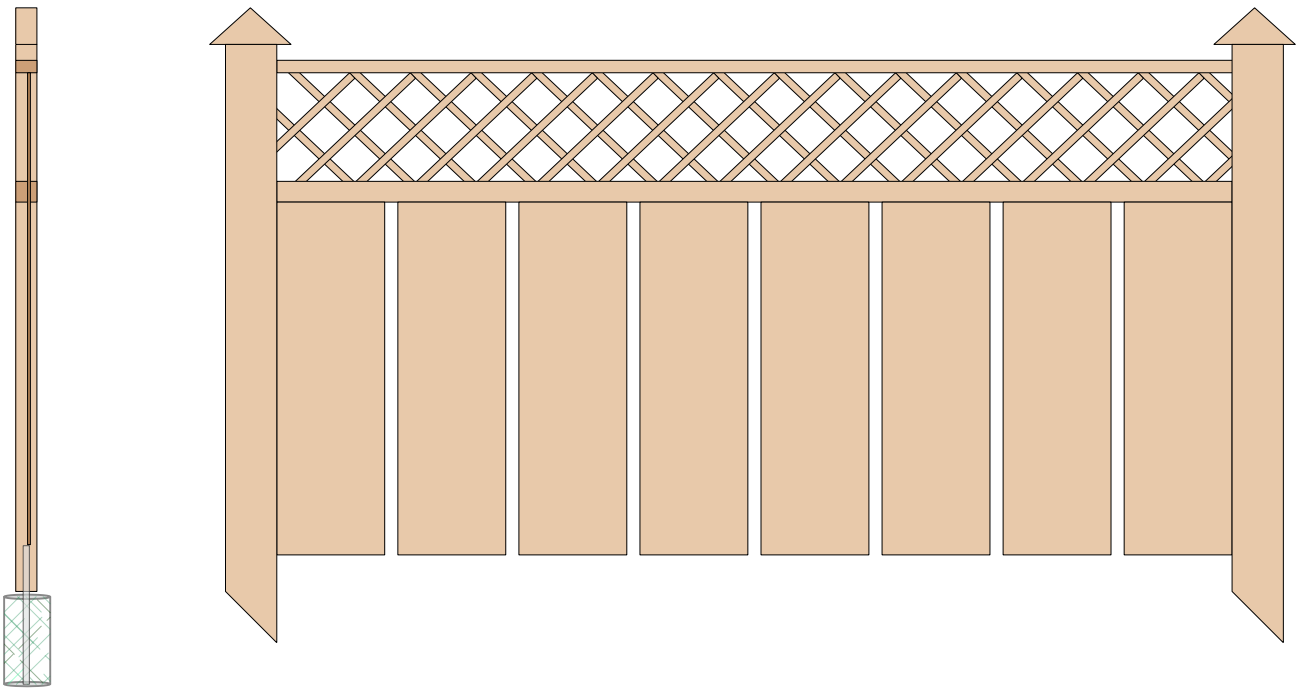

SPLIT RAIL

NOT TO SCALE

Contour Fence
751 Kirkland Ave
Kirkland, WA - 98033
www.contourfence.com

DECK RAIL STYLE PICKET

NOT TO SCALE

Contour Fence
751 Kirkland Ave
Kirkland, WA - 98033
www.contourfence.com

PICKET

NOT TO SCALE

Contour Fence
751 Kirkland Ave
Kirkland, WA - 98033
www.contourfence.com

LATICE TOP SQUARE

NOT TO SCALE

Contour Fence
751 Kirkland Ave
Kirkland, WA - 98033
www.contourfence.com

LATICE TOP DIAGONAL

NOT TO SCALE

Contour Fence
751 Kirkland Ave
Kirkland, WA - 98033
www.contourfence.com

STANDARD HORIZONTAL

NOT TO SCALE

Contour Fence
751 Kirkland Ave
Kirkland, WA - 98033
www.contourfence.com

HOG WIRE

NOT TO SCALE