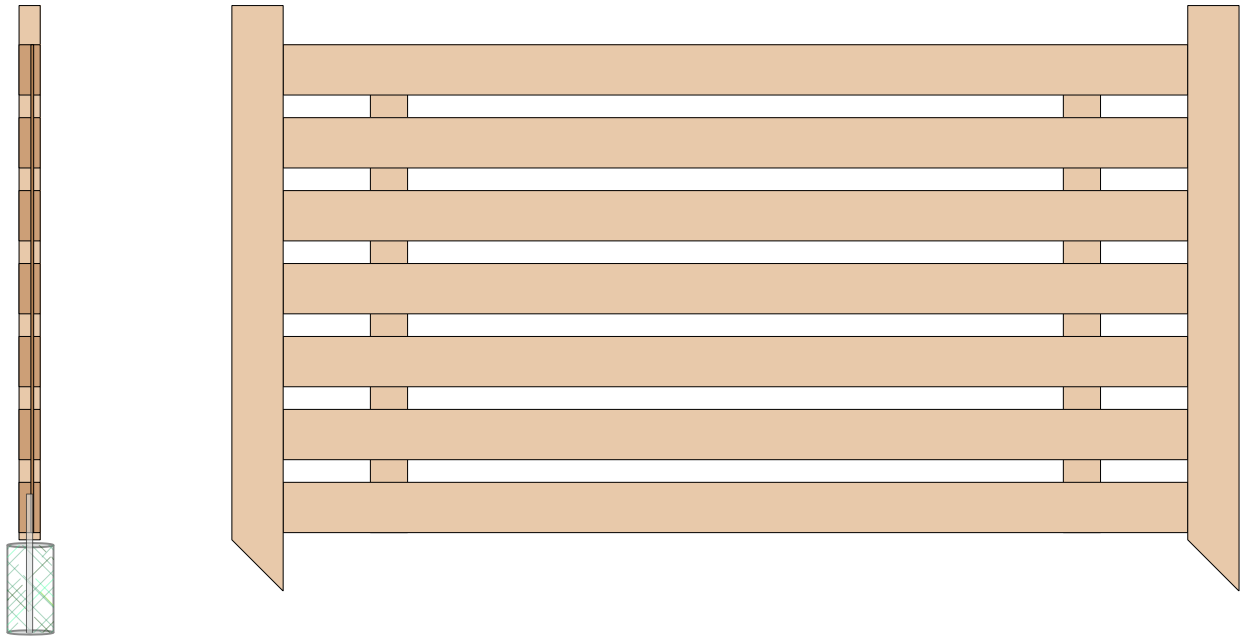

SPLIT RAIL

NOT TO SCALE

Contour Fence
751 Kirkland Ave
Kirkland, WA - 98033
www.contourfence.com

DECK RAIL STYLE PICKET

NOT TO SCALE

Contour Fence
751 Kirkland Ave
Kirkland, WA - 98033
www.contourfence.com

PICKET

NOT TO SCALE

Contour Fence
751 Kirkland Ave
Kirkland, WA - 98033
www.contourfence.com

LATICE TOP SQUARE

NOT TO SCALE

Contour Fence
751 Kirkland Ave
Kirkland, WA - 98033
www.contourfence.com

LATICE TOP DIAGONAL

NOT TO SCALE

Contour Fence
751 Kirkland Ave
Kirkland, WA - 98033
www.contourfence.com

STANDARD HORIZONTAL

NOT TO SCALE

Contour Fence
751 Kirkland Ave
Kirkland, WA - 98033
www.contourfence.com

HOG WIRE

NOT TO SCALE