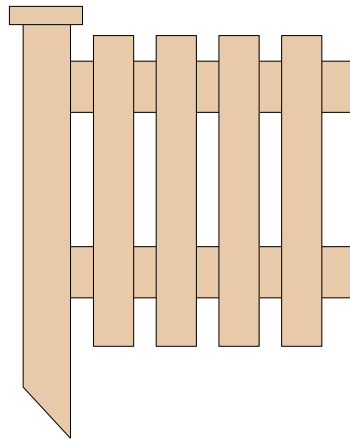

SPLIT RAIL

NOT TO SCALE

Contour Fence
751 Kirkland Ave
Kirkland, WA - 98033
www.contourfence.com

DECK RAIL STYLE PICKET

NOT TO SCALE

Contour Fence
751 Kirkland Ave
Kirkland, WA - 98033
www.contourfence.com

PICKET

NOT TO SCALE

Contour Fence
751 Kirkland Ave
Kirkland, WA - 98033
www.contourfence.com

LATICE TOP SQUARE

NOT TO SCALE

Contour Fence
751 Kirkland Ave
Kirkland, WA - 98033
www.contourfence.com

LATICE TOP DIAGONAL

NOT TO SCALE

Contour Fence
751 Kirkland Ave
Kirkland, WA - 98033
www.contourfence.com

STANDARD HORIZONTAL

NOT TO SCALE

Contour Fence
751 Kirkland Ave
Kirkland, WA - 98033
www.contourfence.com

HOG WIRE

NOT TO SCALE