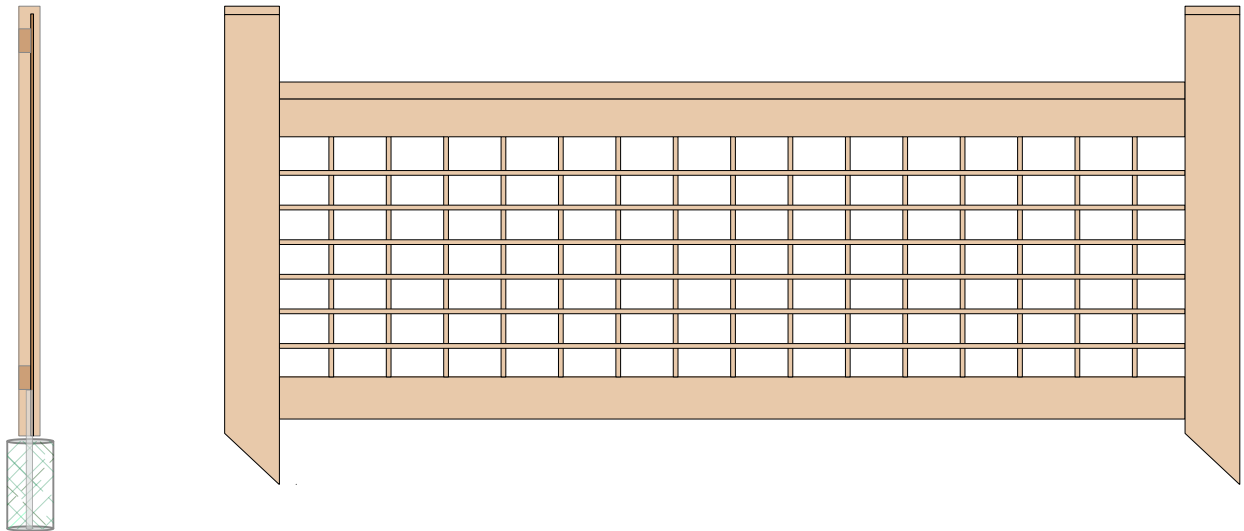

NOT TO SCALE

Contour Fence
751 Kirkland Ave
Kirkland, WA - 98033
www.contourfence.com

STANDARD HORIZONTAL

NOT TO SCALE

Contour Fence
751 Kirkland Ave
Kirkland, WA - 98033
www.contourfence.com

HOG WIRE

NOT TO SCALE